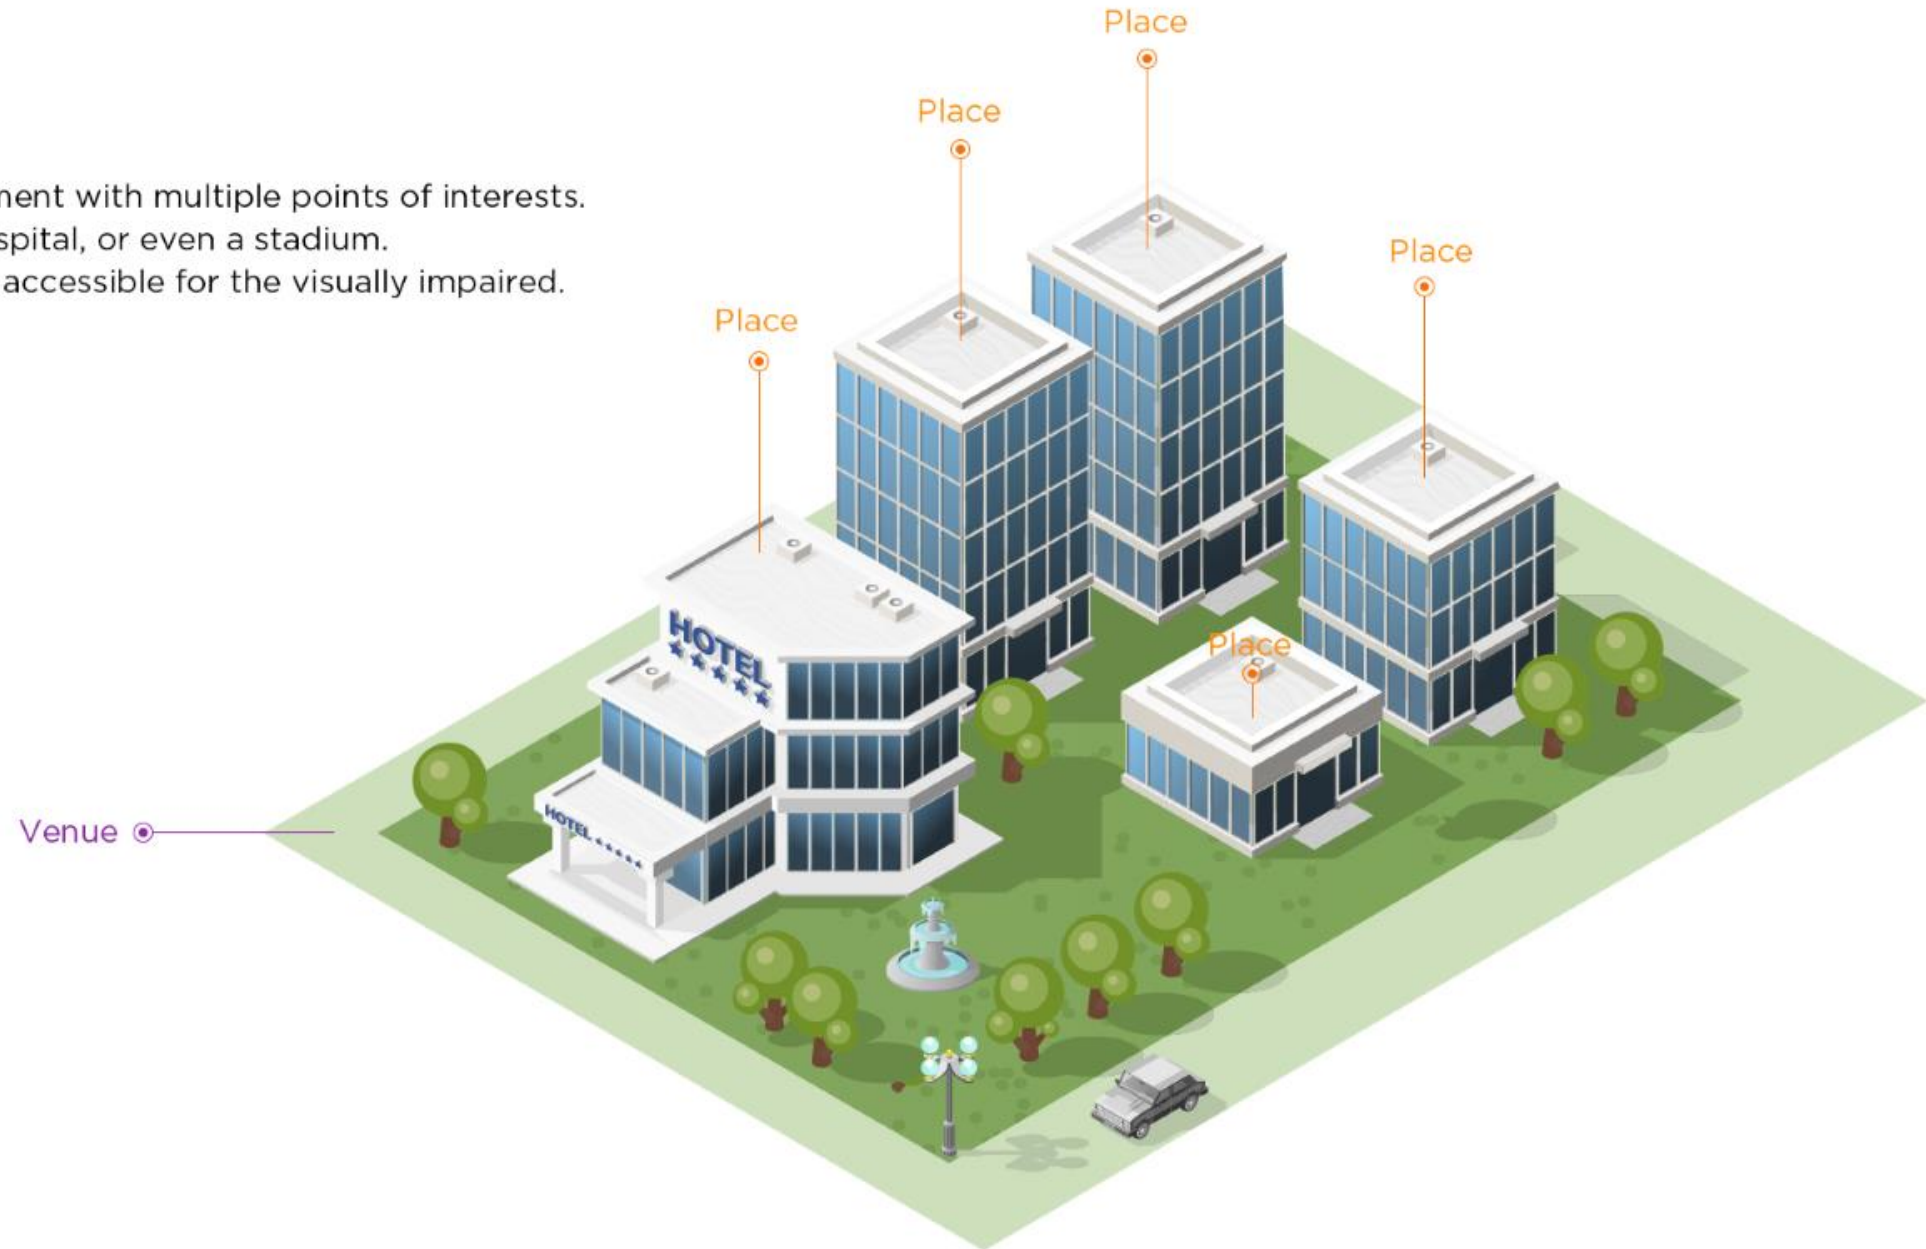

LOUD: STEPS

User Manual

Boni

What is a Venue?

A venue is a bound environment with multiple points of interests. It can be an airport, mall, hospital, or even a stadium. LOUD STEPS makes venues accessible for the visually impaired.

What is LOUD STEPS?

LOUD STEPS provides a free mobile application for iPhone and Android.

The application aggregates maps and radio signals to guide visually impaired individuals through a venue.

It also provides Venue discovery features and can even call transportation such as **Uber & Lyft** or access out door navigation tools such as **Google Maps** or **Apple Maps**.

How it works

When a visually impaired individual enters a venue, the user is introduced to accessible places such as Emergency Exits or Restrooms.

Depending on the venue, a variety of categories are listed in the application. The users can discover the venue by browsing through categories or searching for any particular place.

Fast Accessible

Categories

Search, using Dictation

Navigation

After the user selects the desired place, LOUD STEPS provides information about the destination's location from a Bird's Eye view.

The distance is presented in metric or imperial system and the direction is presented in clock-face or cardinal system.