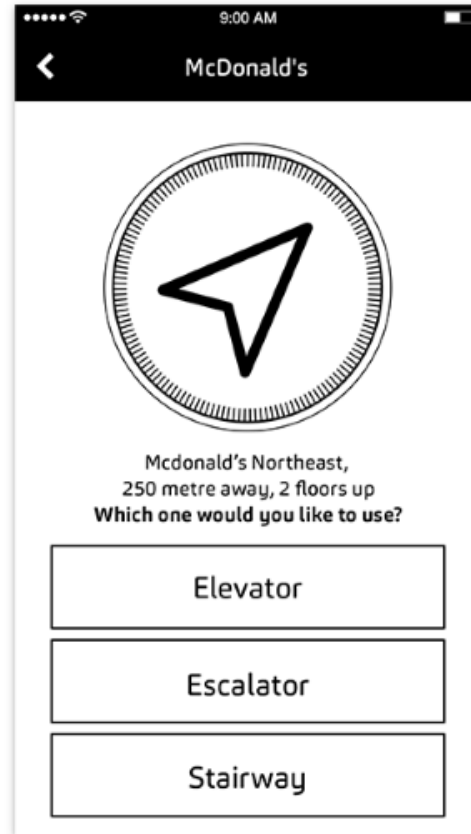

How it works

When a visually impaired individual enters a venue, the user is introduced to accessible places such as Emergency Exits or Restrooms.

Depending on the venue, a variety of categories are listed in the application. The users can discover the venue by browsing through categories or searching for any particular place.

Fast Accessible

Categories

Search, using Dictation

Navigation

After the user selects the desired place, LOUD STEPS provides information about the destination's location from a Bird's Eye view.

The distance is presented in metric or imperial system and the direction is presented in clock-face or cardinal system.

By means of this feature, a visually impaired person is able to easily understand spatial imagination, which facilitates a better orientation.

Step by Step Navigation

In complex navigation LOUD STEPS divides the routing into certain check points.

These check points could be walking through gates, using elevators, or turning a corner.

Therefore, the Step by Step navigation works as a reliable guide which makes a smooth navigation for visually impaired persons possible.