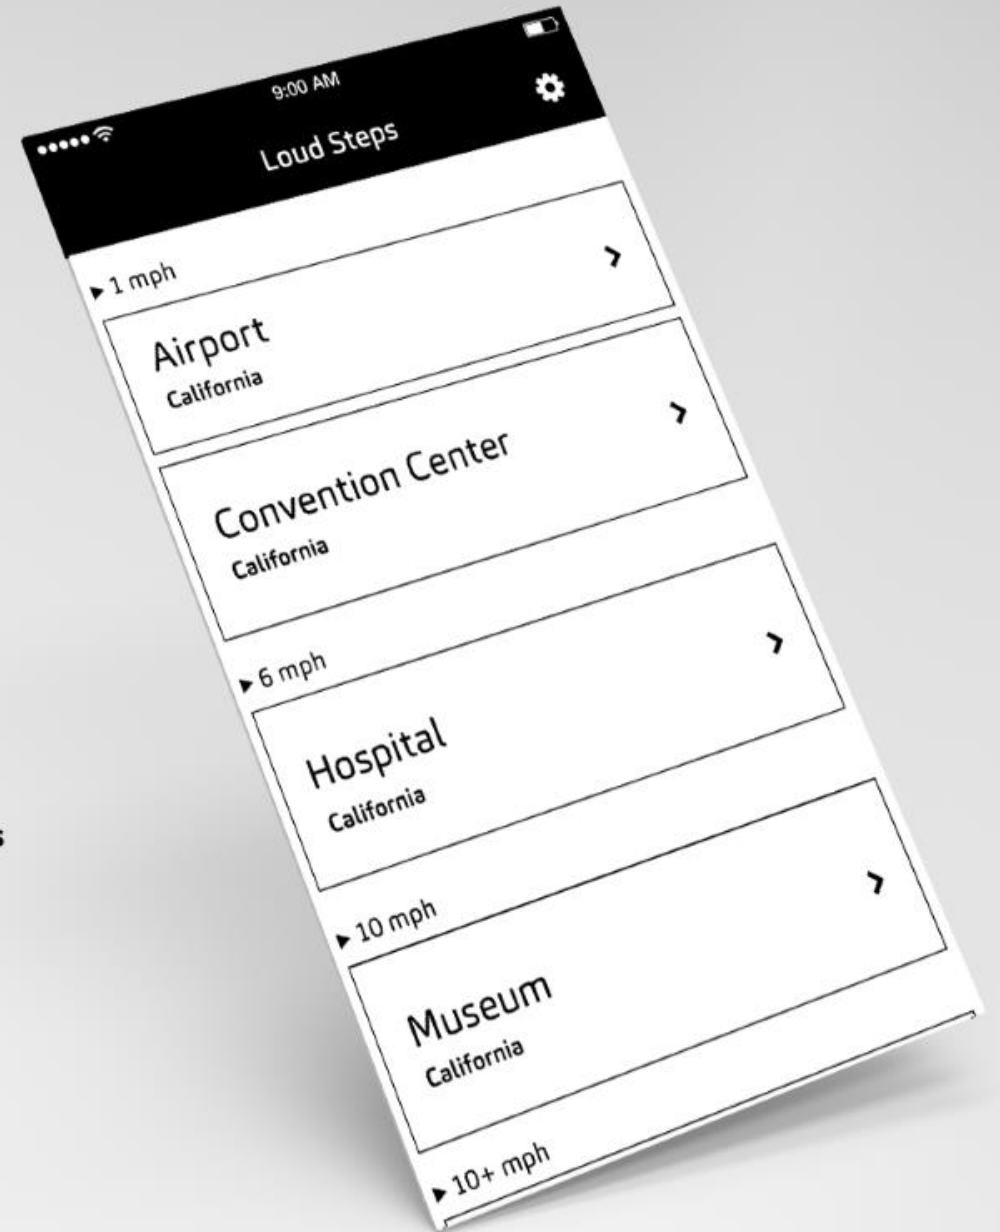

LOUD: STEPS

User Manual

Boni

What is a Venue?

A venue is a bound environment with multiple points of interests. It can be an airport, mall, hospital, or even a stadium. LOUD STEPS makes venues accessible for the visually impaired.

What is LOUD STEPS?

LOUD STEPS provides a free mobile application for iPhone and Android.

The application aggregates maps and radio signals to guide visually impaired individuals through a venue.

It also provides Venue discovery features and can even call transportation such as **Uber & Lyft** or access out door navigation tools such as **Google Maps** or **Apple Maps**.

How it works

When a visually impaired individual enters a venue, the user is introduced to accessible places such as Emergency Exits or Restrooms.

Depending on the venue, a variety of categories are listed in the application. The users can discover the venue by browsing through categories or searching for any particular place.

Fast Accessible

Categories

Search, using Dictation

Navigation

After the user selects the desired place, LOUD STEPS provides information about the destination's location from a Bird's Eye view.

The distance is presented in metric or imperial system and the direction is presented in clock-face or cardinal system.