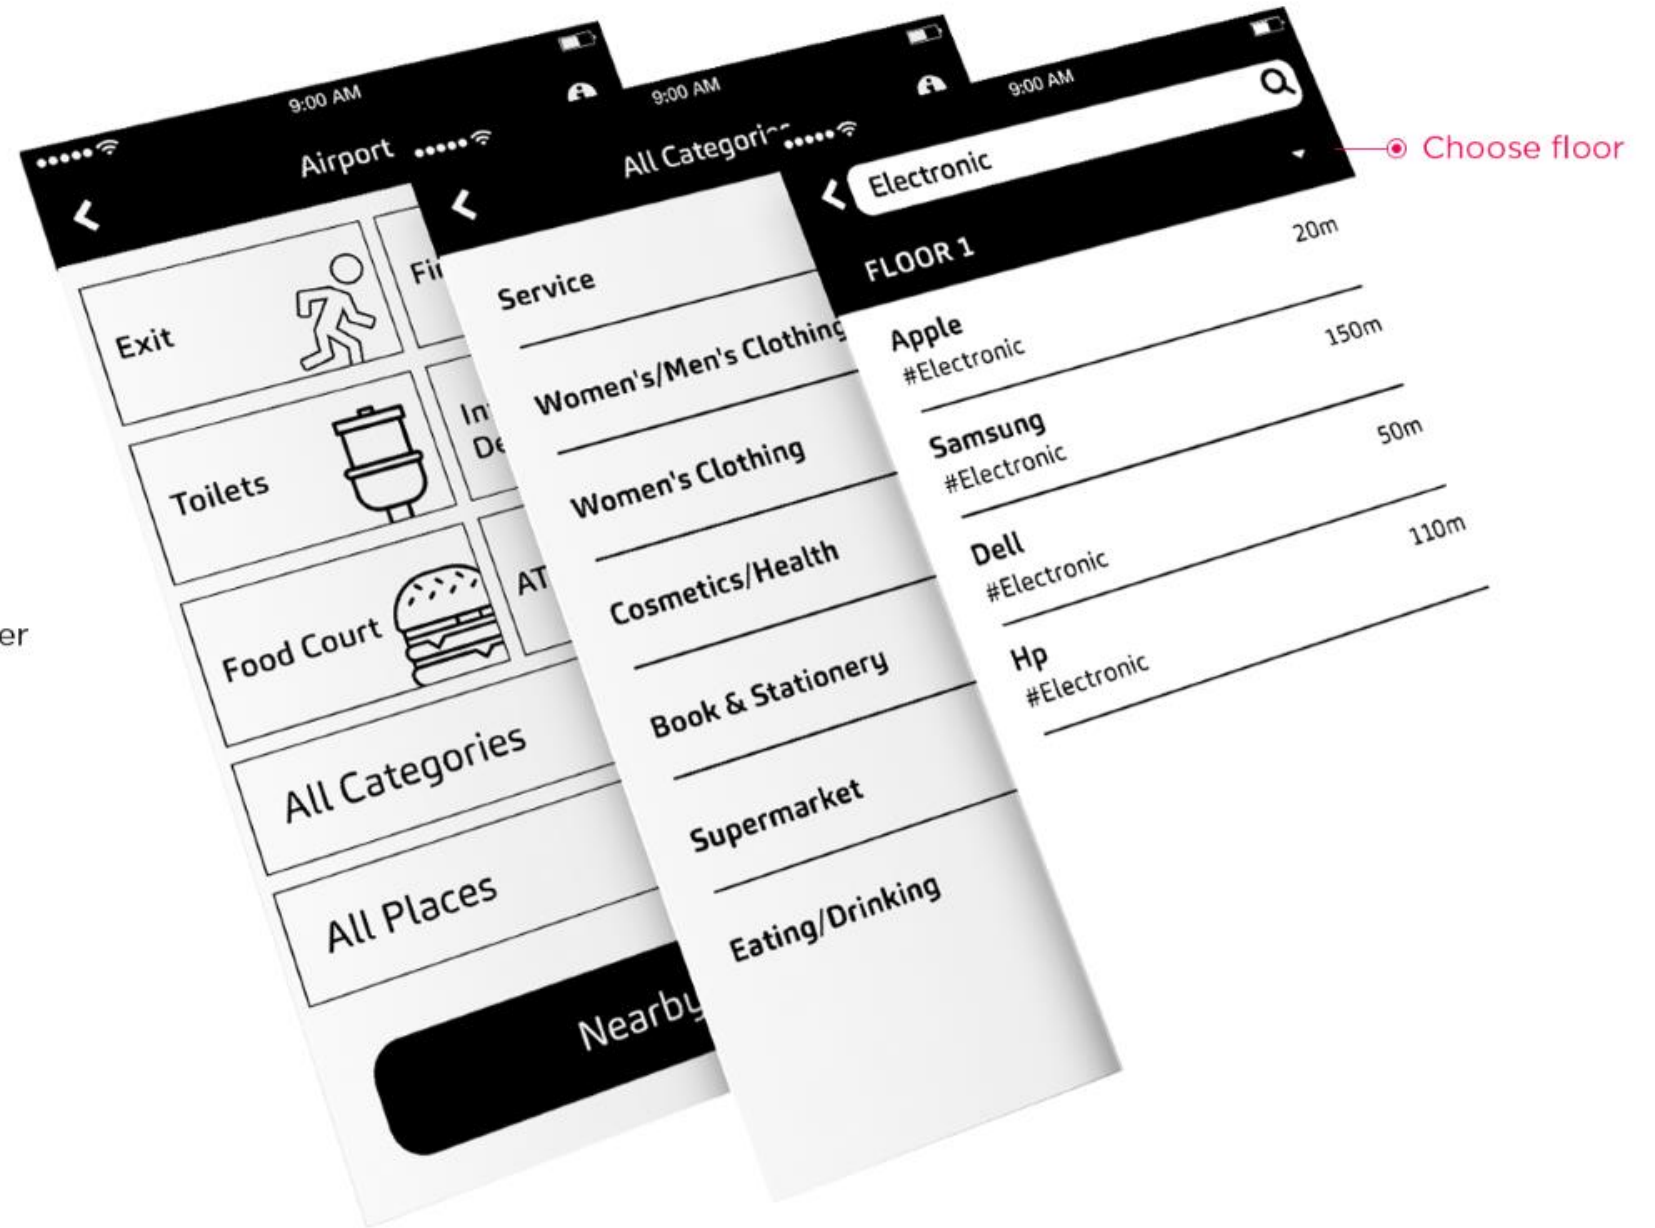

How it works

When a visually impaired individual enters a venue, the user is introduced to accessible places such as Emergency Exits or Restrooms.

Depending on the venue, a variety of categories are listed in the application. The users can discover the venue by browsing through categories or searching for any particular place.

Fast accessible places

Discoverable places

Discoverable places

Discovering Nearby Places

LOUD STEPS announces nearby places as a user engages with the venue.

If the user wants to get more information about their surroundings, they simply point the phone in the direction of interest and LOUD STEPS gives additional meaningful information about the requested place.

Nearby

Accessing a place

If a user wants to go a place, they can either choose Fast Accessible Places, browse through Categories, or Search for place.

Once a place is selected LOUD STEPS will start the navigation.

Fast Accessible

Categories

Search, using Dictation

Navigation

After the user selects the desired place, LOUD STEPS provides information about the destination's location from a Bird's Eye view.

The distance is presented in metric or imperial system and the direction is presented in clock-face or cardinal system.