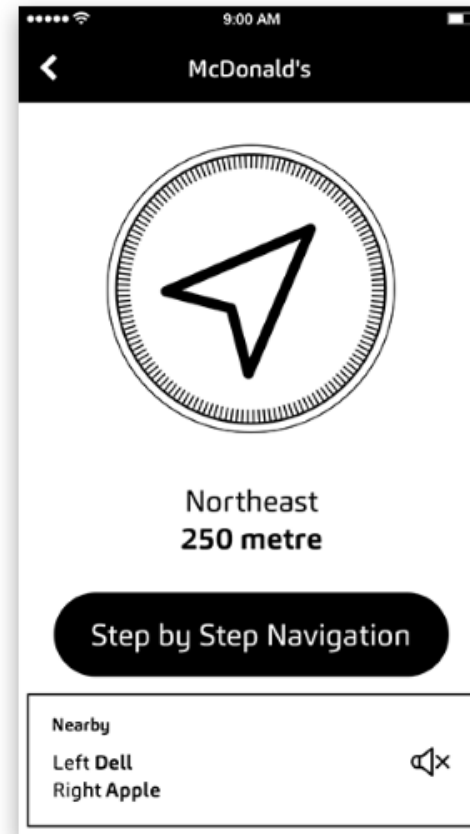

Step by Step Navigation

In complex navigation LOUD STEPS divides the routing into certain check points.

These check points could be walking through gates, using elevators, or turning a corner.

Therefore, the Step by Step navigation works as a reliable guide which makes a smooth navigation for visually impaired persons possible.

1

2

3