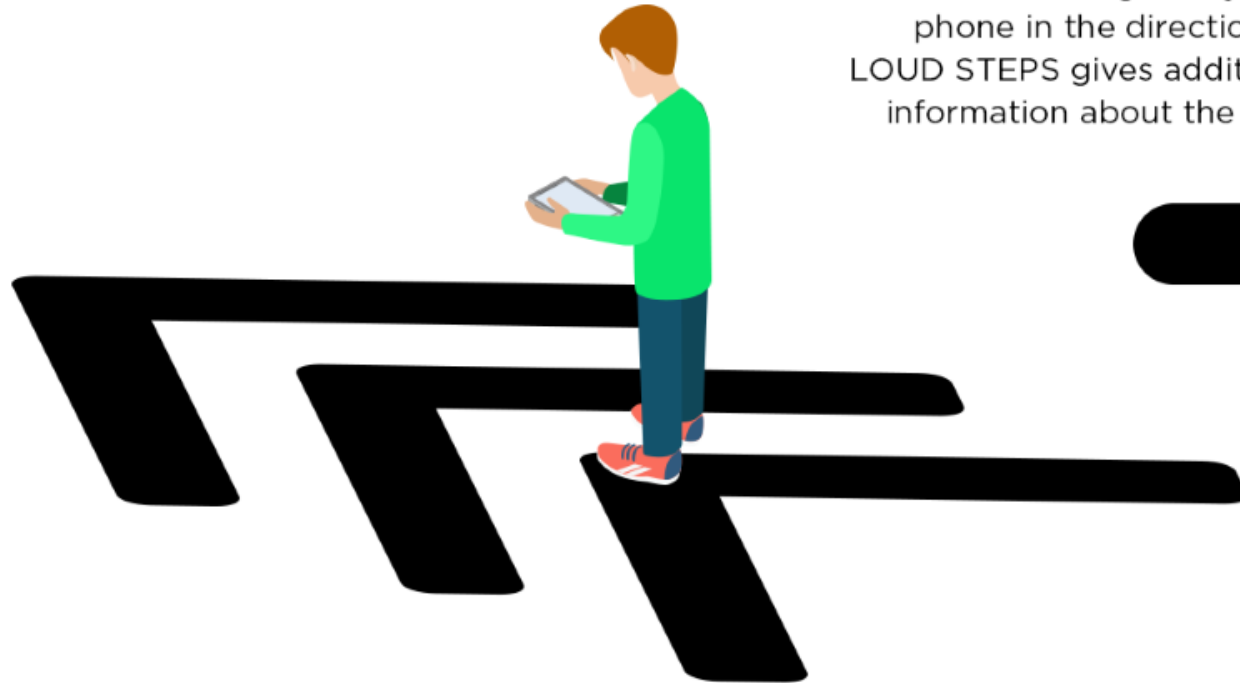

Discovering Nearby Places

LOUD STEPS announces nearby places as a user engages with the venue.

If the user wants to get more information about their surroundings, they simply point the phone in the direction of interest and LOUD STEPS gives additional meaningful information about the requested place.

Nearby