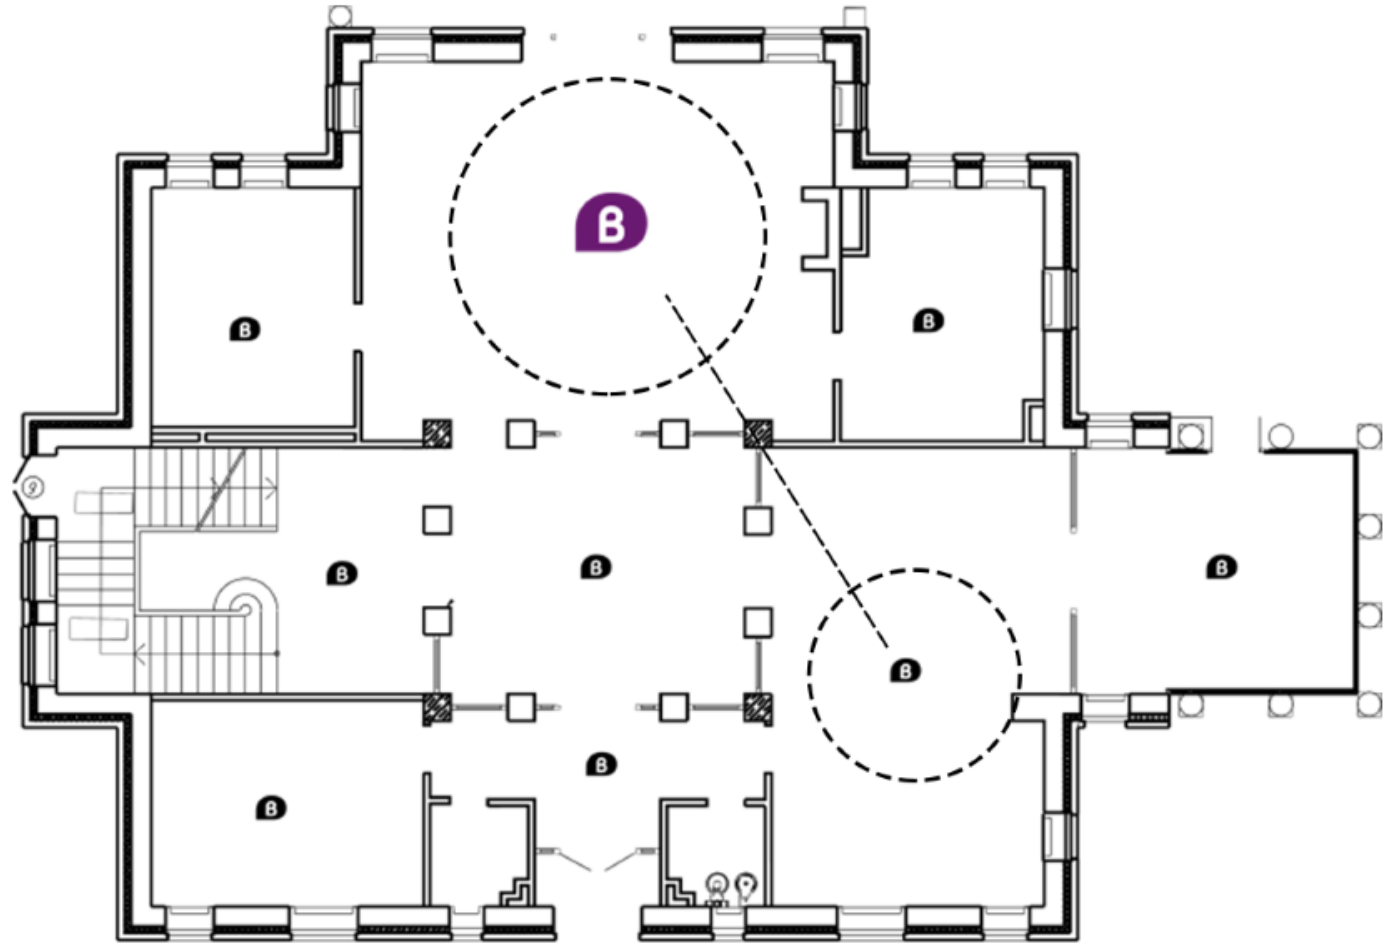

Fast Accessible

Categories

Search, using Dictation

Navigation

After the user selects the desired place, LOUD STEPS provides information about the destination's location from a Bird's Eye view.

The distance is presented in metric or imperial system and the direction is presented in clock-face or cardinal system.

By means of this feature, a visually impaired person is able to easily understand spatial imagination, which facilitates a better orientation.

Step by Step Navigation

In complex navigation LOUD STEPS divides the routing into certain check points.