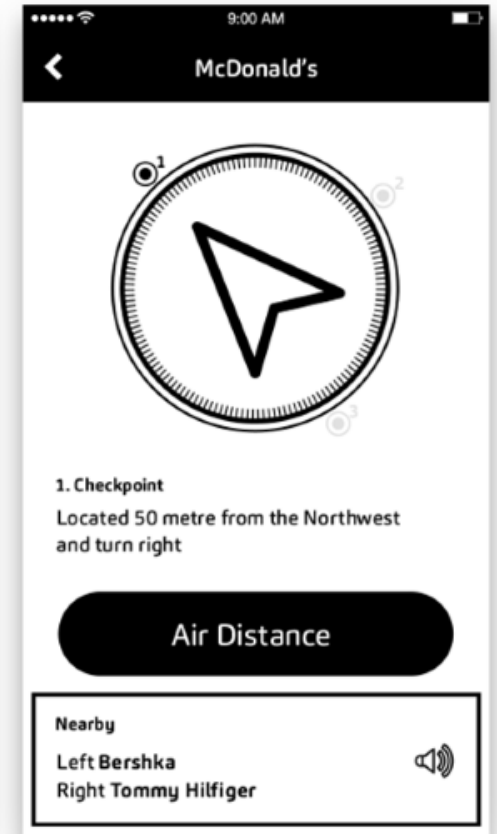

Step by Step Navigation

In complex navigation LOUD STEPS divides the routing into certain check points.

These check points could be walking through gates, using elevators, or turning a corner.

Therefore, the Step by Step navigation works as a reliable guide which makes a smooth navigation for visually impaired persons possible.

1

2

3